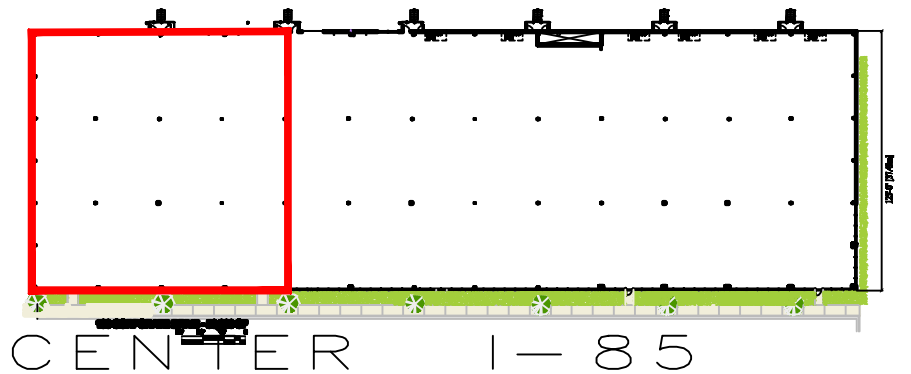

15,400 SF (1,431 SM)  
130 CORPORATE DRIVE  
SUITES A-D  
SPARTANBURG, SC

CORPORATE  
100 CORPORATE DRIVE  
SPARTANBURG, SC 29303  
WWW.CORPCTRI85.COM

SUITE L-2  
864.599.9900