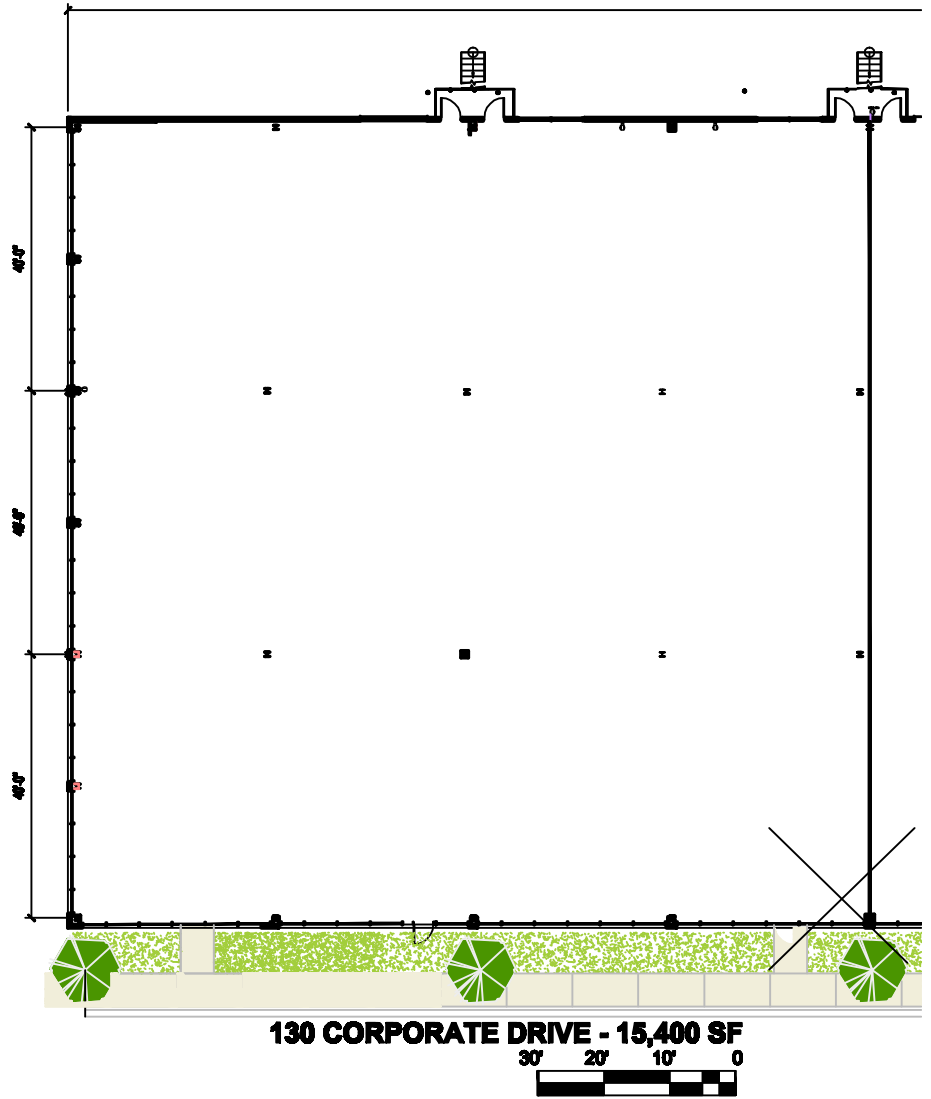

15,400 SF (1,431 SM)  
130 CORPORATE DRIVE  
SUITES A-D  
SPARTANBURG, SC

CORPORATE  
100 CORPORATE DRIVE  
SPARTANBURG, SC 29303  
WWW.CORPCTRI85.COM

SUITE L-2  
864.599.9900